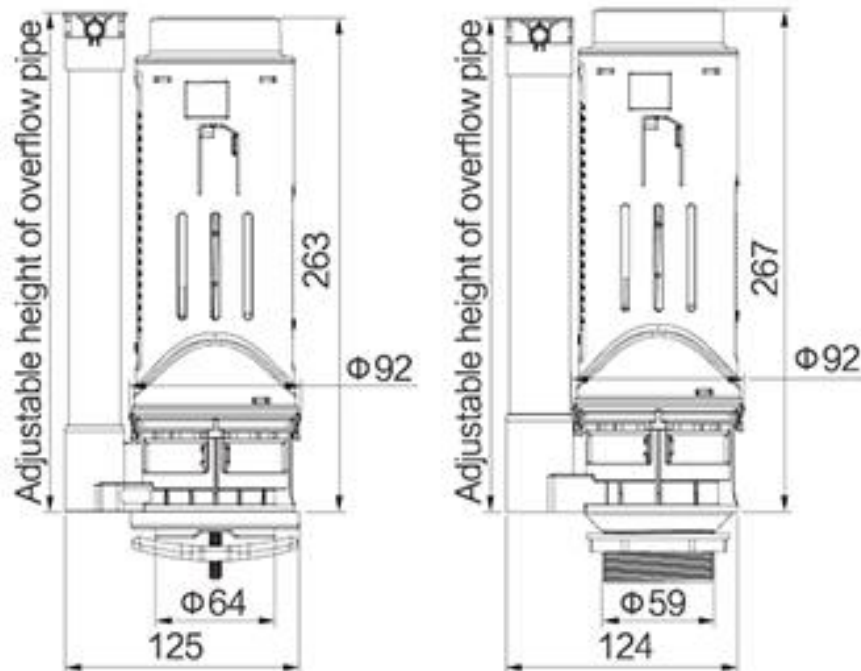

Brand : WDI, China
 Name : Dual flush valve
 Item Code : B4920 DHHGASV1

Designer :

Color / Finish: N/A

Dimensions : (See data drawing below for dimensions)

Product info:

- Dual flush valve
- For 2 pc WC
- For push button actuators
- Barrel-shape flush valve
- Fit for various buttons
- Fit for one-piece toilet and two-piece toilet